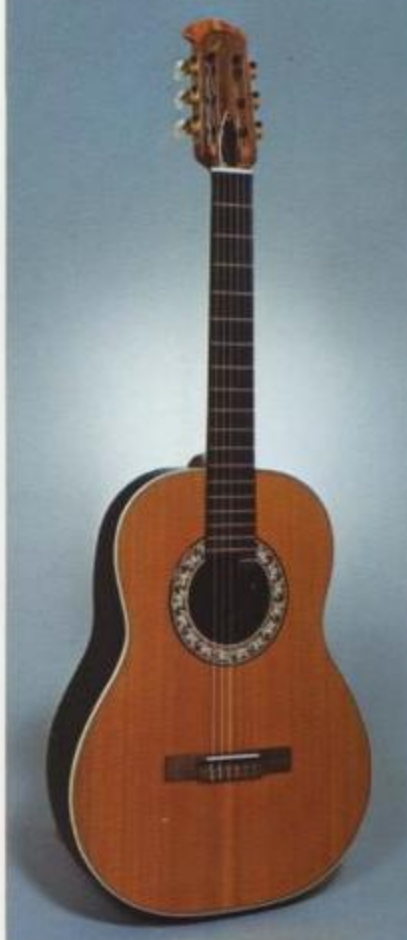

Acoustic Deep Bowl

Acoustic Deep Bowl

Acoustic Deep Bowl

Acoustic Deep Bowl