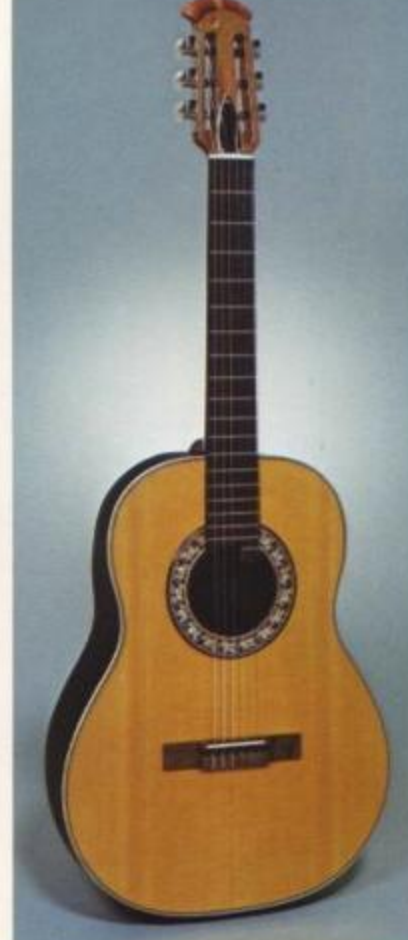

Acoustic Deep Bowl

Acoustic Deep Bowl

Acoustic Deep Bowl

Acoustic Deep Bowl