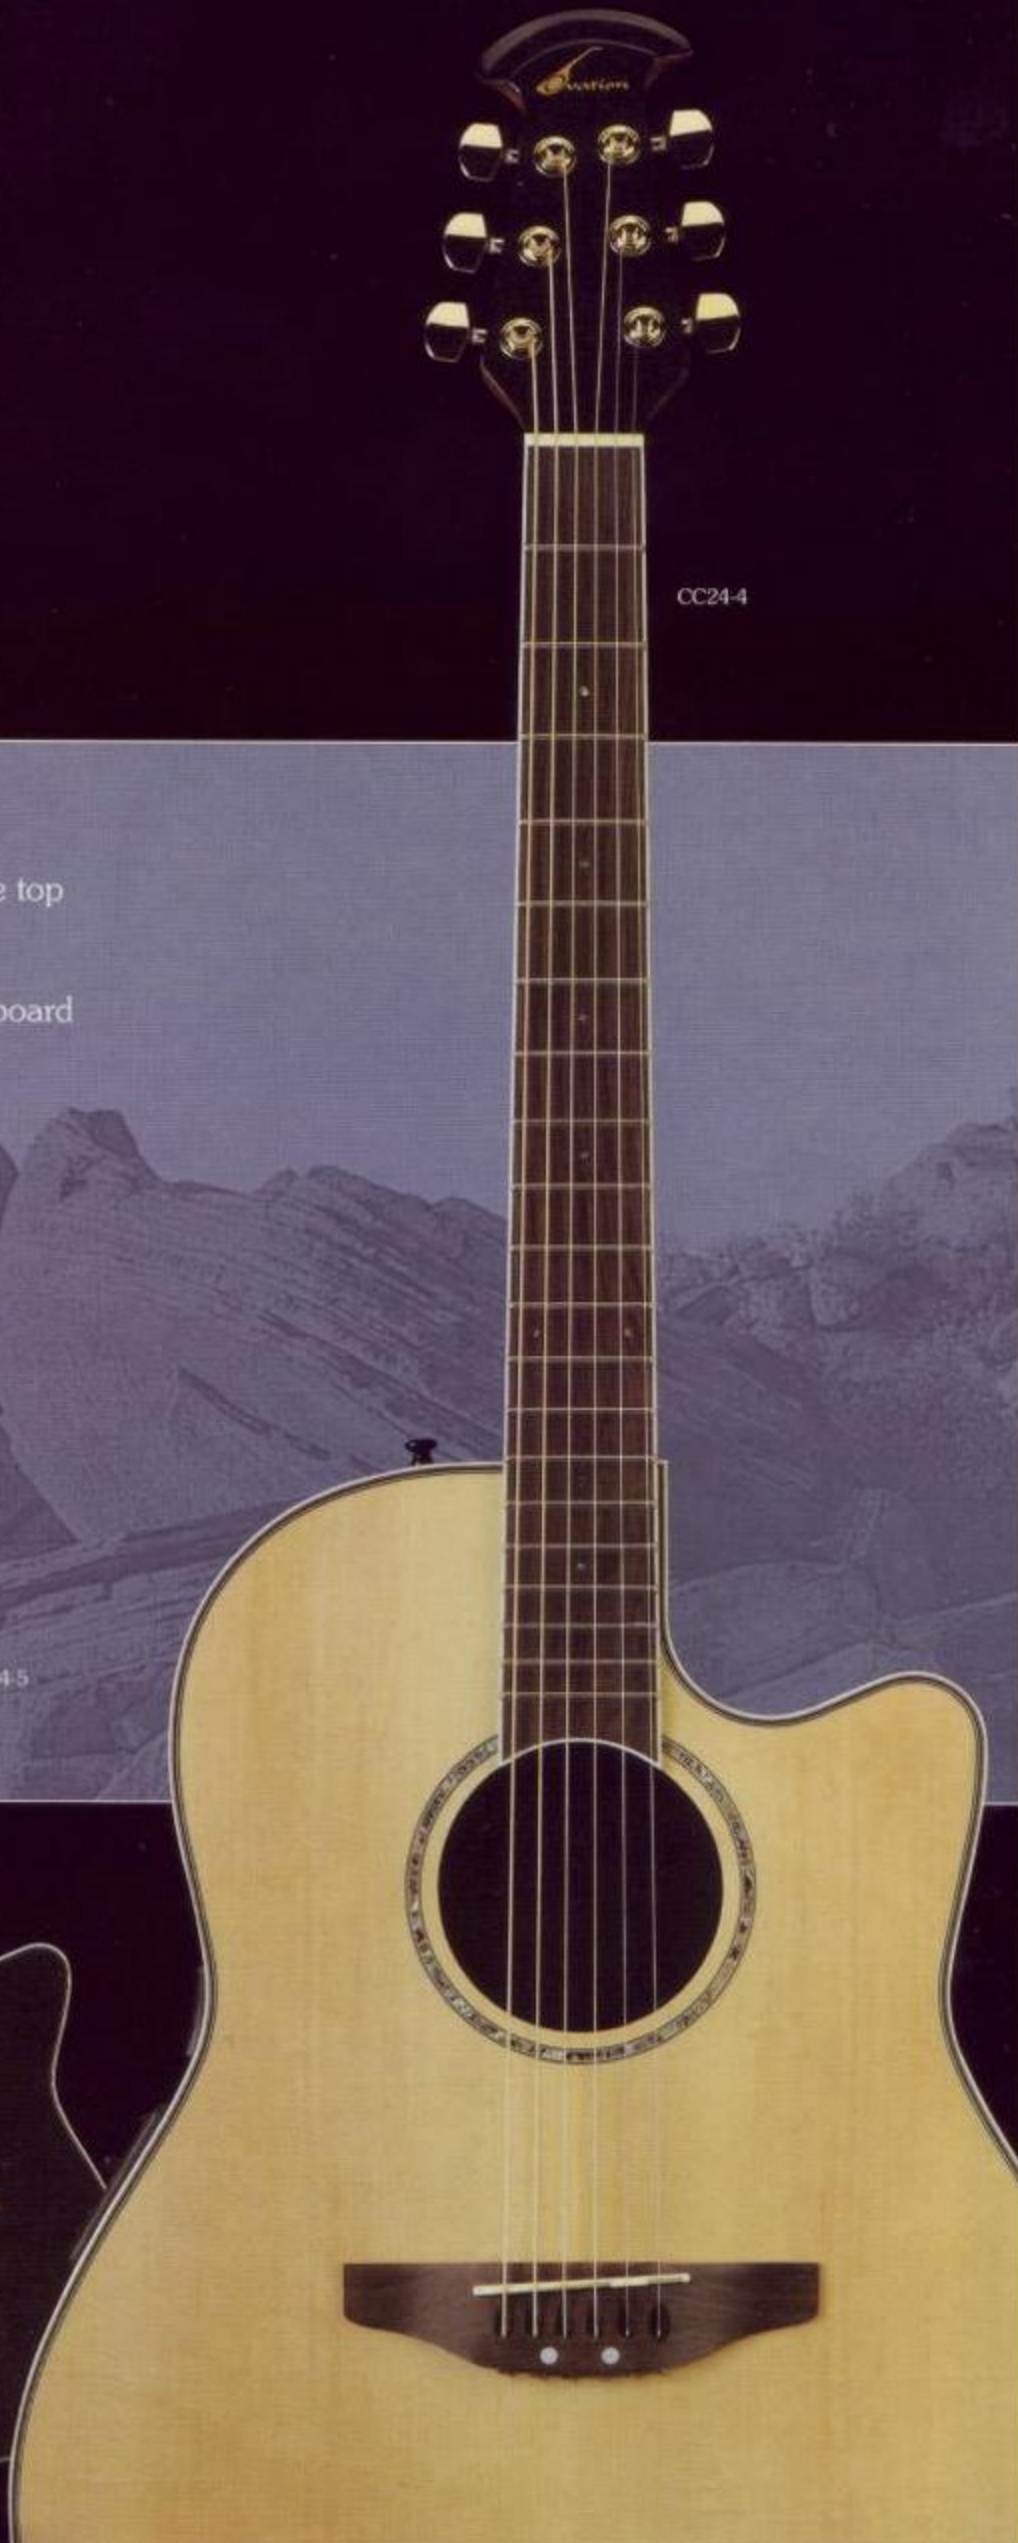

## Celebrity CC

CC44-5

CC24-4

- Laminated spruce top
- 3-pc. nato neck
- Rosewood fingerboard
- Gold tuners
- OP-4BT preamp
- Slimline pickup

CC24-RR

CC24-5

**BACKSTAGE  
ONLY**

[www.ovationguitars.com](http://www.ovationguitars.com)