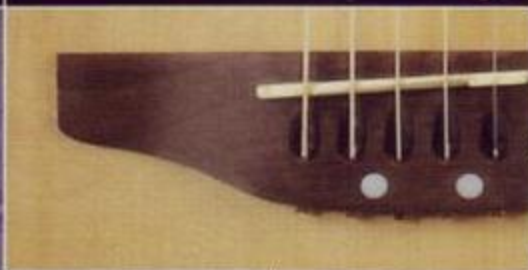

## Celebrity CC

CC44-5

CC24-4

- Laminated spruce top
- 3-pc. nato neck
- Rosewood fingerboard
- Gold tuners
- OP-4BT preamp
- Slimline pickup

CC24-RR

CC24-5

**BACKSTAGE  
ONLY**

[www.ovationguitars.com](http://www.ovationguitars.com)