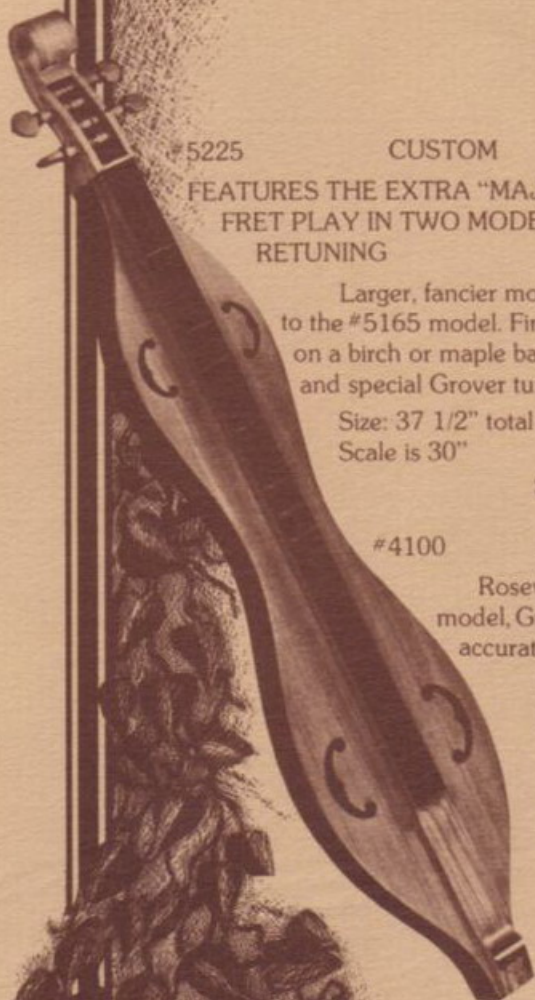

#4100 LARGE TEARDROP

Rosewood fingerboard, four-string model, Grover tuning pegs for simple, accurate tuning. Scroll peghead.

Size: 34" total length by 7" width.
Scale is 27 5/8"

$ 99.00B #84

#81 STANDARD CASE $12.00

#82 DELUXE AND CUSTOM $13.50

#84 LARGE TEARDROP $12.50