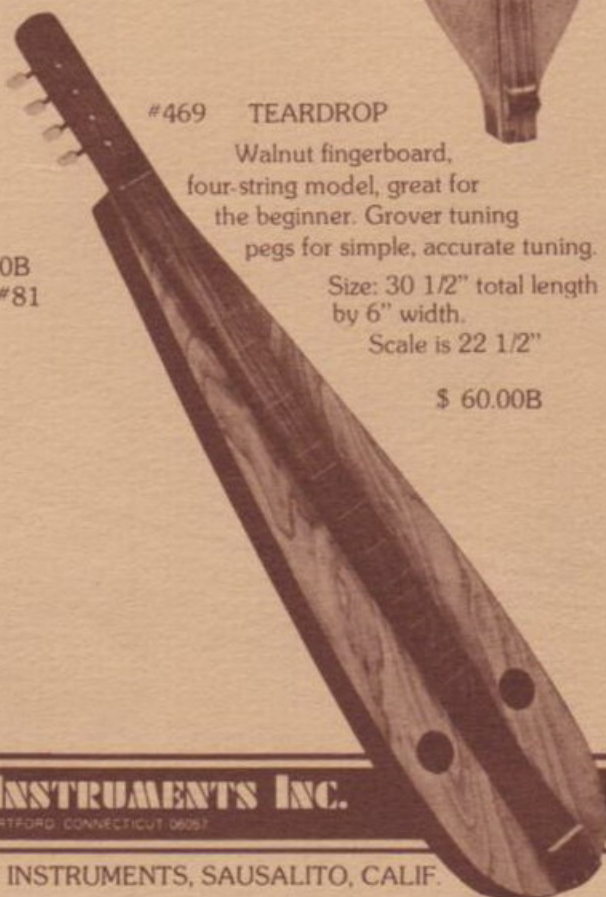

Size: 37 1/2" total length by 7 1/2" width.  
Scale is 30"

#4150 SPECIAL STANDARD

Standard size instrument, one-piece  
top and back, solid walnut  
fingerboard. Sharp traditional  
sound, ideal for string band,  
dance music, and  
accompanying singing.

Size: 34" total length  
by 6" width.  
Scale is 26 5/8"

\$150.00B  
#81

\$165.00B  
#82

#469 TEARDROP

Walnut fingerboard,  
four-string model, great for  
the beginner. Grover tuning  
pegs for simple, accurate tuning.

Size: 30 1/2" total length  
by 6" width.  
Scale is 22 1/2"

\$ 60.00B

**OVATION® INSTRUMENTS INC.**

NEW HARTFORD, CONNECTICUT 06057

HANDCRAFTED BY MAGIC MOUNTAIN INSTRUMENTS, SAUSALITO, CALIF.