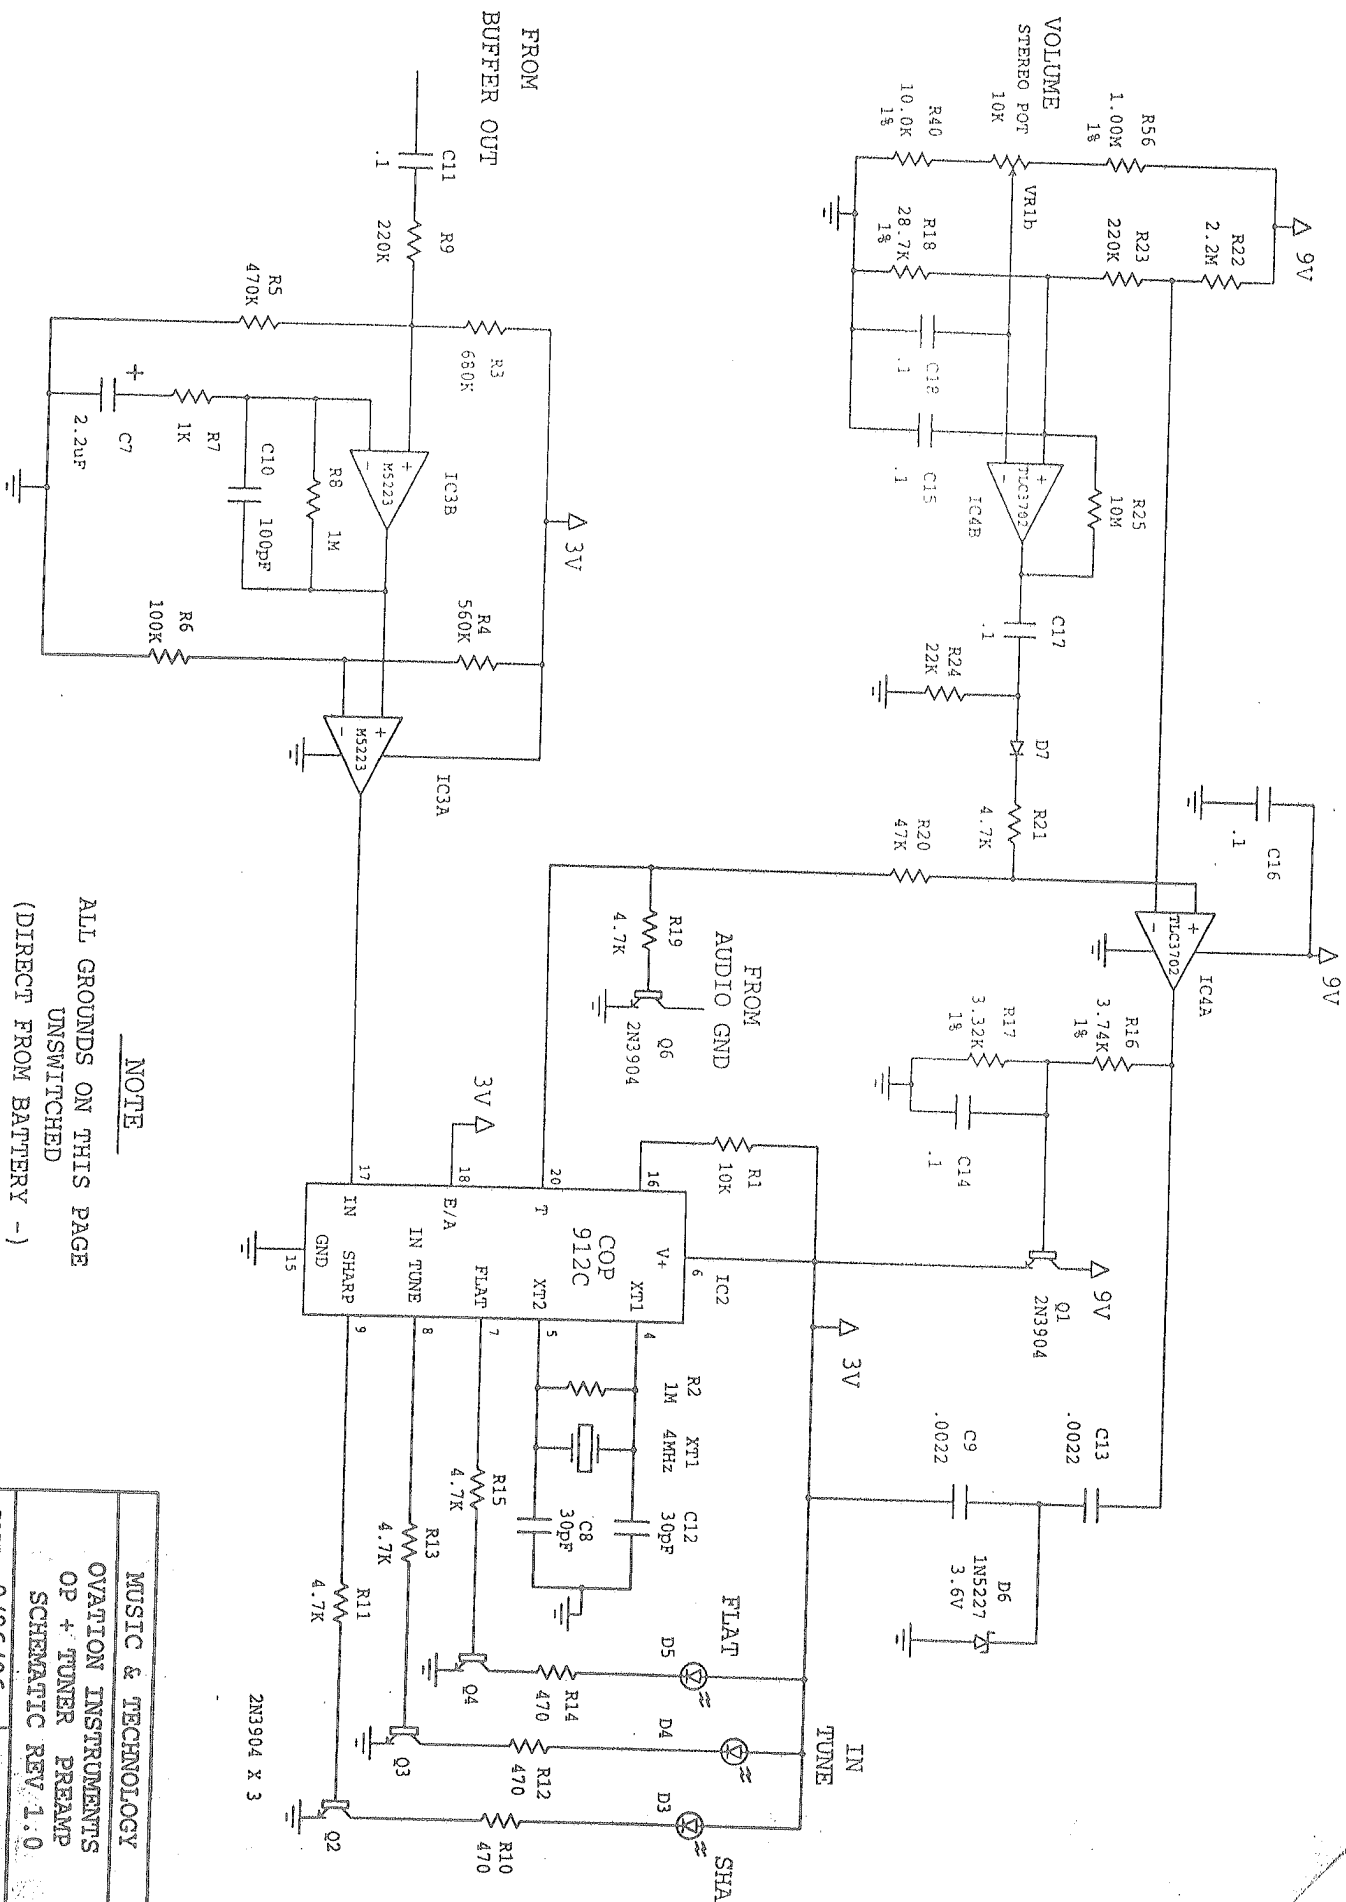

OP 24 PLUS E 7

MUSIC & TECHNOLOGY
 OVATION INSTRUMENTS
 OP + TUNER PREAMP
 SCHEMATIC REV 1.0
 DATE 8/26/96
 DRAWING NO. 51-301 PAGE 1 OF 2

NOTE
 ALL GROUNDS ON THIS PAGE
 UNSWITCHED
 (DIRECT FROM BATTERY -)

ММ ТЗМ

22/25/8 I VER

PART # 'S