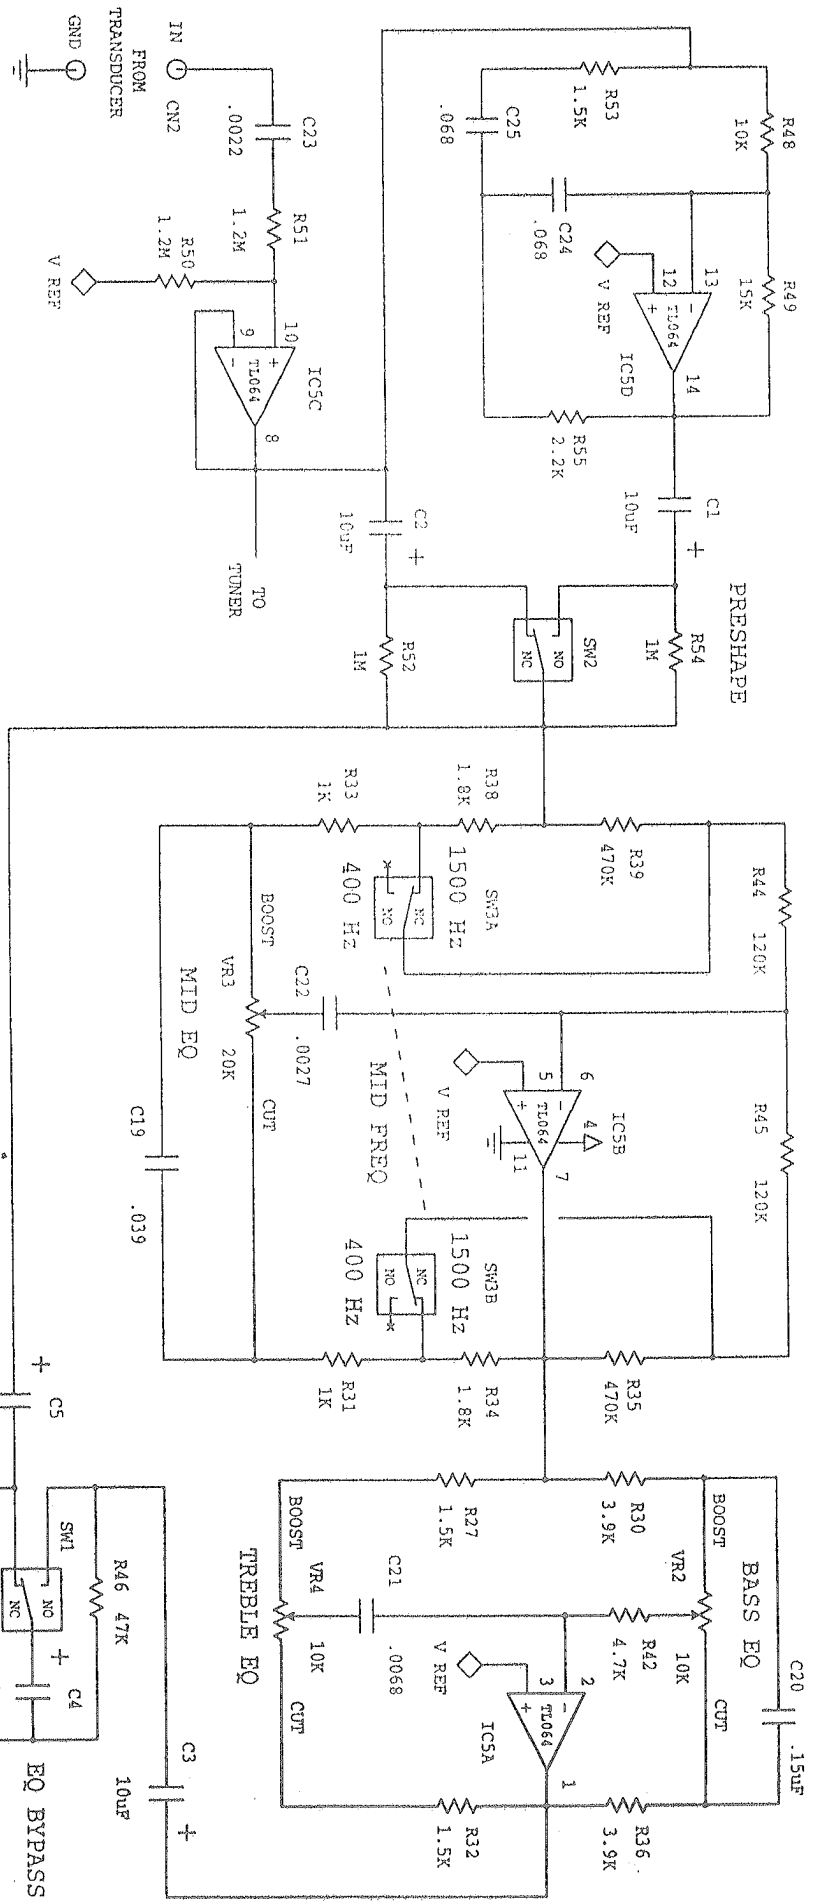

OP 24 PLUS E 7

MUSIC & TECHNOLOGY
 OVATION INSTRUMENTS
 OP + TUNER PREAMP
 SCHEMATIC REV 1.0
 DATE 8/26/96
 DRAWING NO. 51-301 PAGE 1 OF 2

NOTE
 ALL GROUNDS ON THIS PAGE
 UNSWITCHED
 (DIRECT FROM BATTERY -)

ММ ТЗМ

22/25/8 I VER

PART # 'S