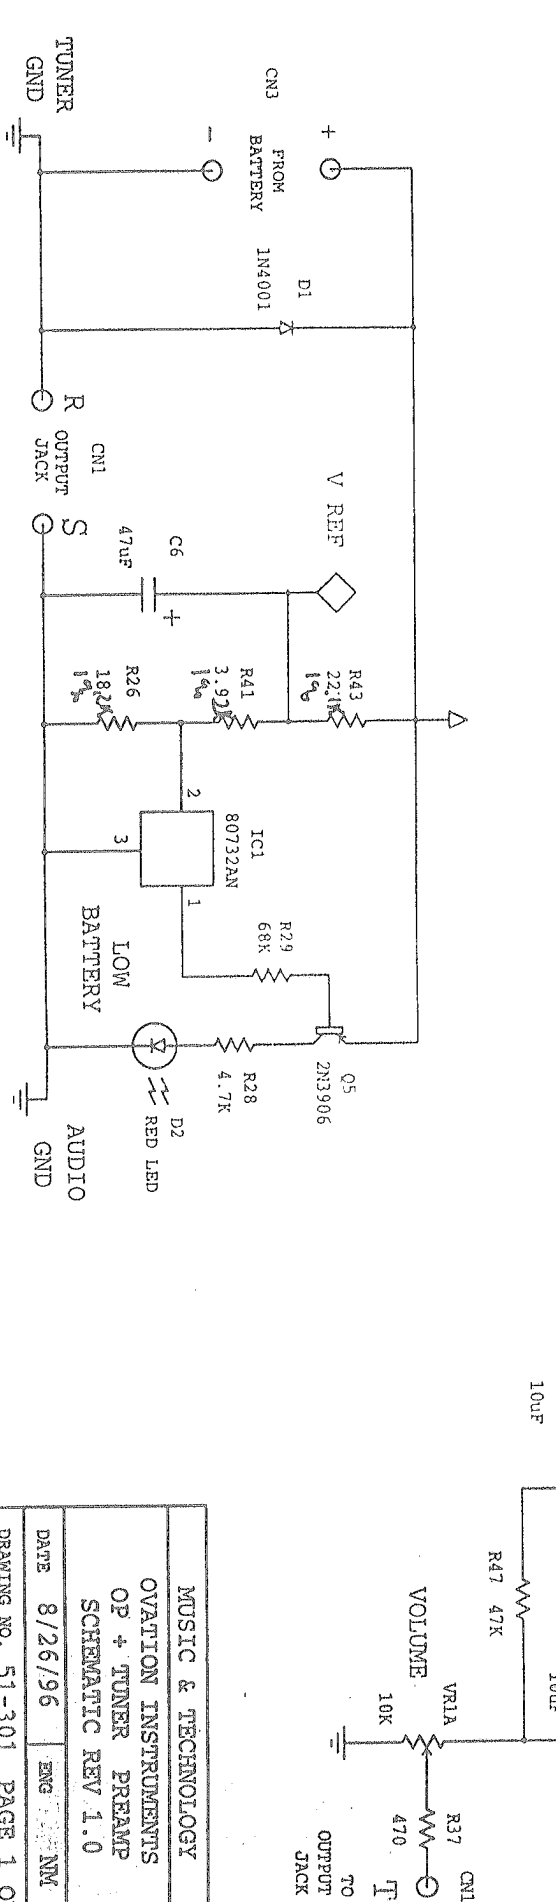

OP 24 PLUS E 7

MUSIC & TECHNOLOGY
 OVATION INSTRUMENTS
 OP + TUNER PREAMP
 SCHEMATIC REV 1.0
 DATE 8/26/96
 DRAWING NO. 51-301 PAGE 1 OF 2

NOTE
 ALL GROUNDS ON THIS PAGE
 UNSWITCHED
 (DIRECT FROM BATTERY -)

ММ ТЗМ

22/25/8 I VER

PART # 'S