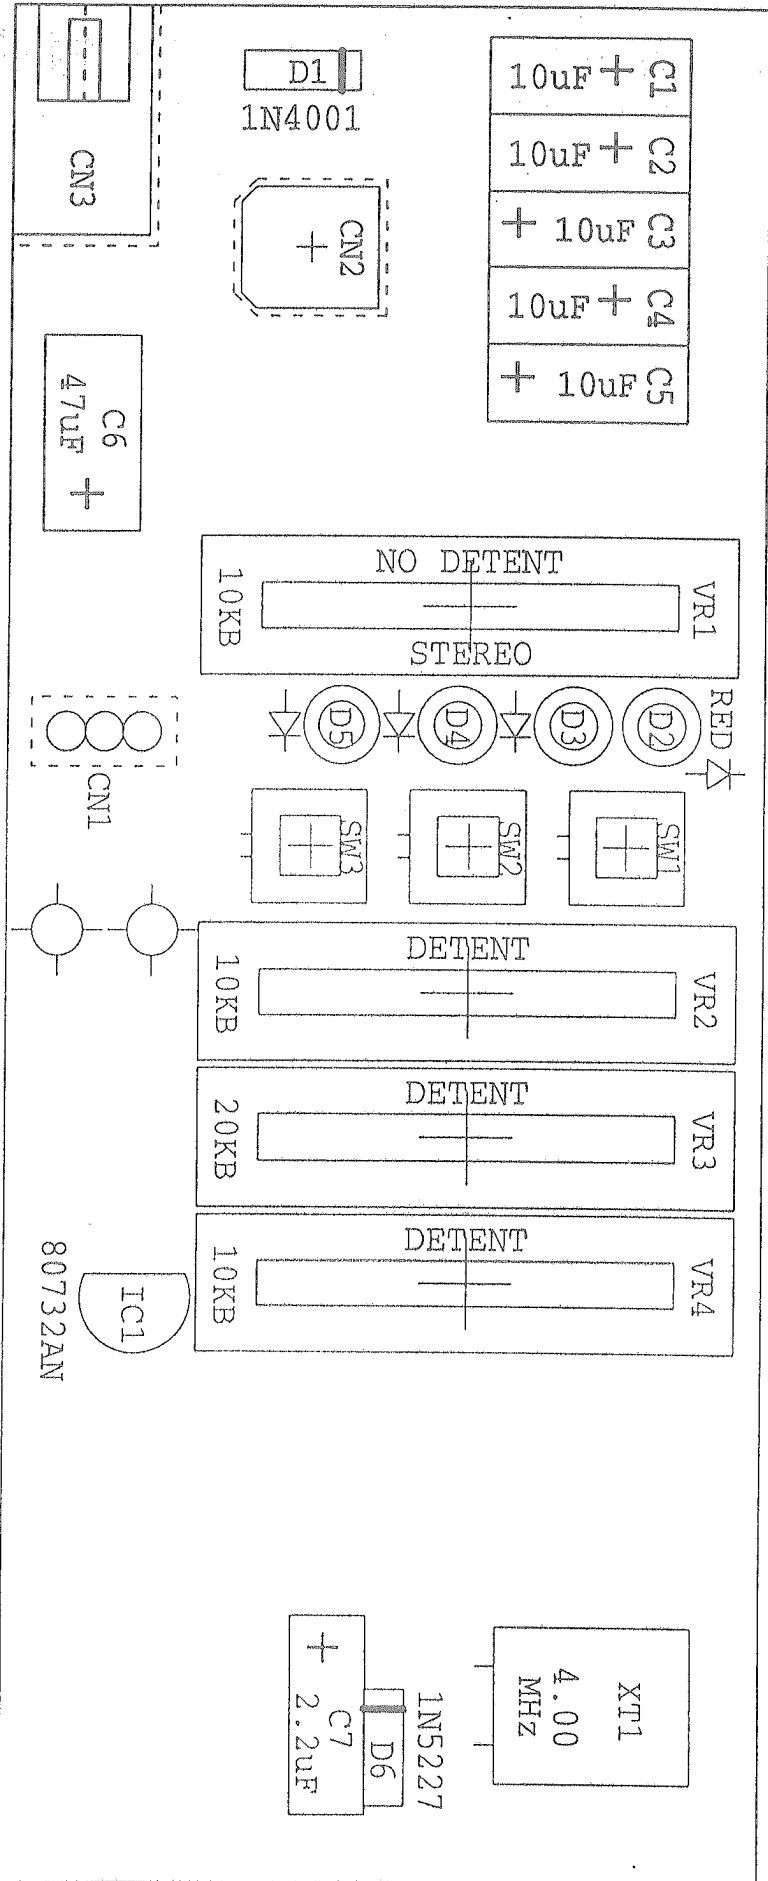

TOP

OVIATION OP24+TUNNER

REV 1 8/26/96

M&T mm

VALUES & PART #S