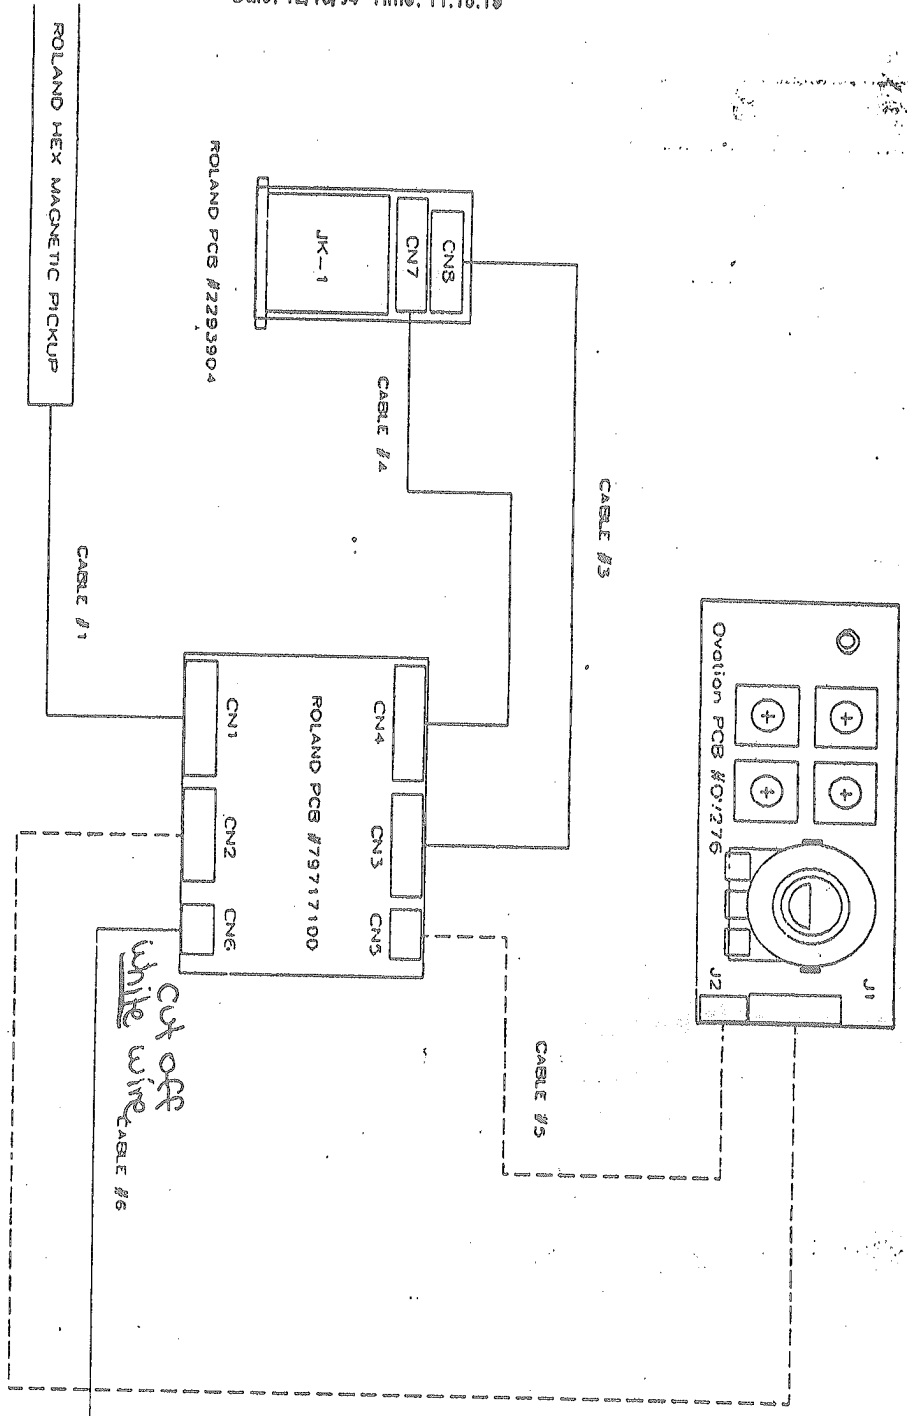

OVATION ACOUSTIC/ELECTRIC CONTROLLER FOR ROLAND  
 INTERCONNECT DIAGRAM  
 12/13/94

Cable #	Length	Dimensions
Cable #1 (from Hex Pickup)	10"	[25.4cm]
Cable #2	6"	[15.2cm]
Cable #3	21"	[53.3cm]
Cable #4	21"	[53.3cm]
Cable #5	6"	[15.2cm]
Cable #6	21"	[53.3cm]

**1/4" OUTPUT JACK**  
 Bare wire (Ground)  
 Pink (Positive)  
 (White wire is cut off)  
 (AT BOTH ENDS)

SUPPLIED BY OVATION  
 SUPPLIED BY ROLAND