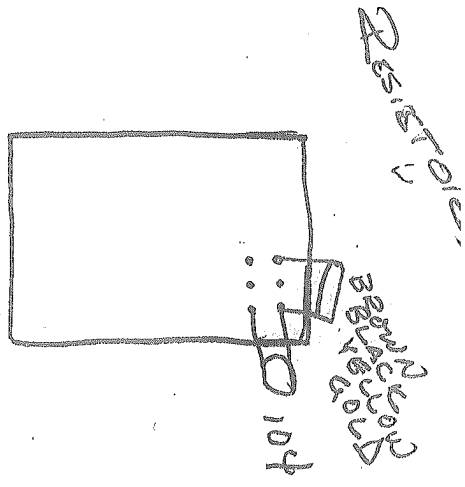

OVATION ACOUSTIC/ELECTRIC CONTROLLER FOR ROLAND  
 INTERCONNECT DIAGRAM  
 12/13/94

Cable #	Length	Dimensions
Cable #1 (from Hex Pickup)	10"	[25.4cm]
Cable #2	6"	[15.2cm]
Cable #3	21"	[53.3cm]
Cable #4	21"	[53.3cm]
Cable #5	6"	[15.2cm]
Cable #6	21"	[53.3cm]

**1/4" OUTPUT JACK**  
 Bare wire (Ground)  
 Pink (Positive)  
 (White wire is cut off)  
 (AT BOTH ENDS)

SUPPLIED BY OVATION  
 SUPPLIED BY ROLAND