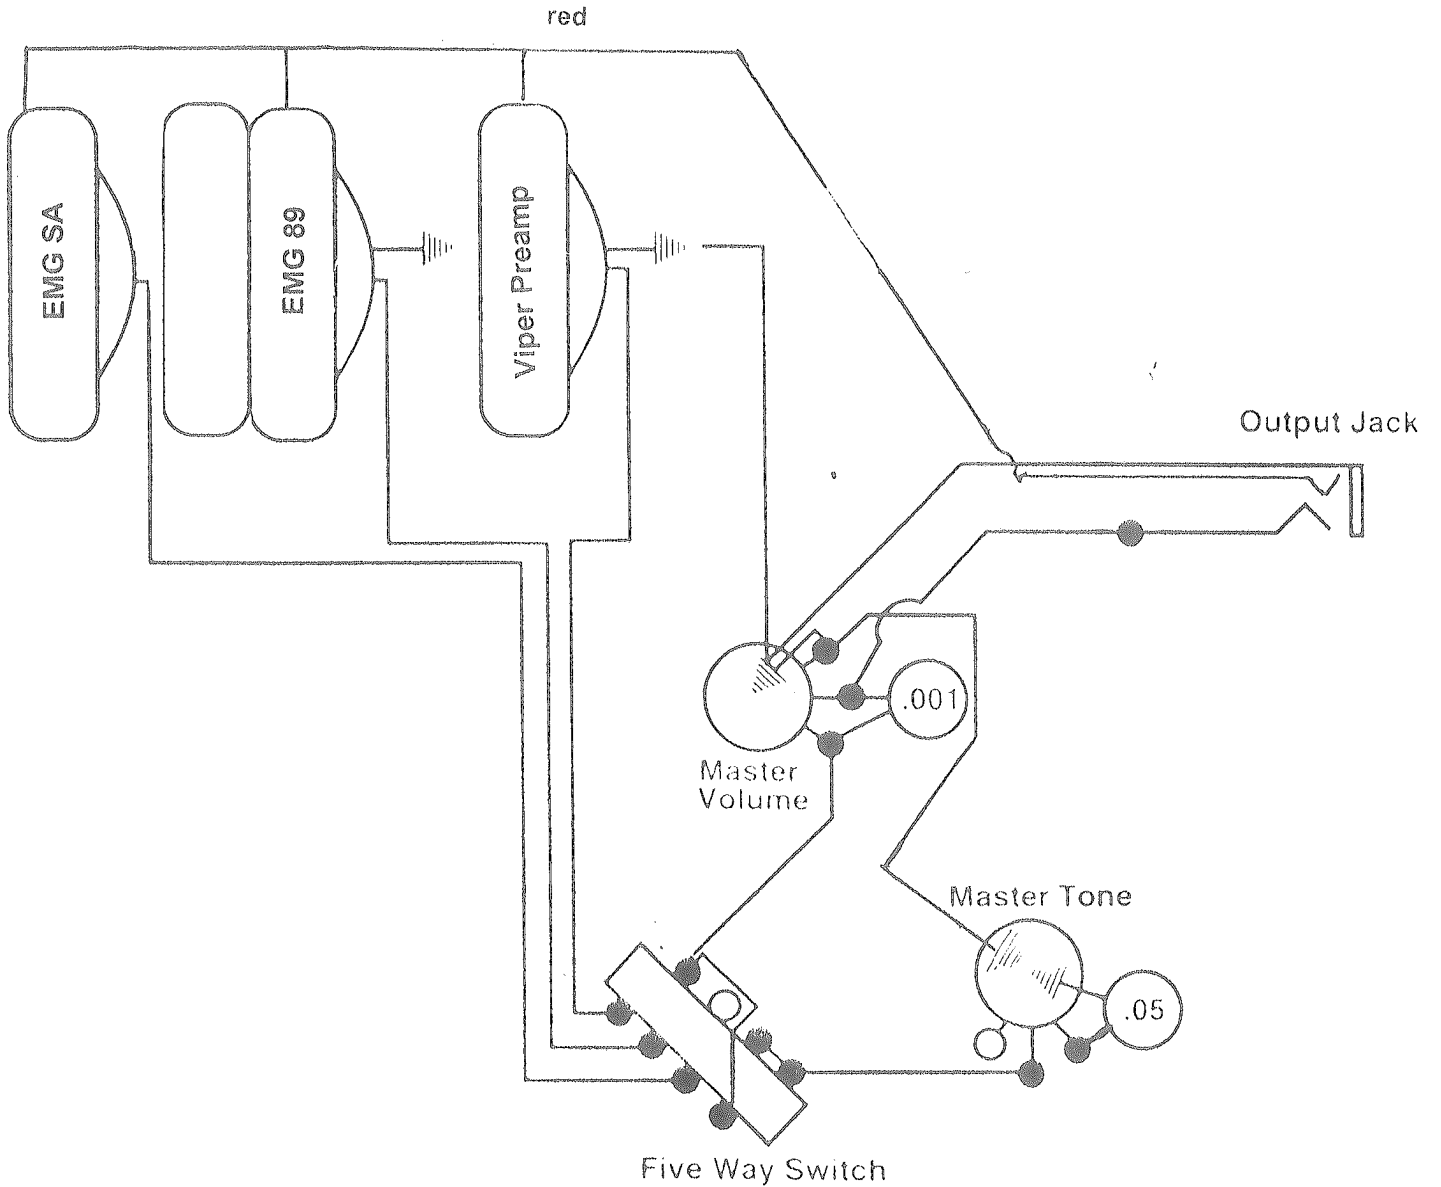

Viplector Wiring Diagram

All pots 25K audio taper
EMG 89 Switching optional